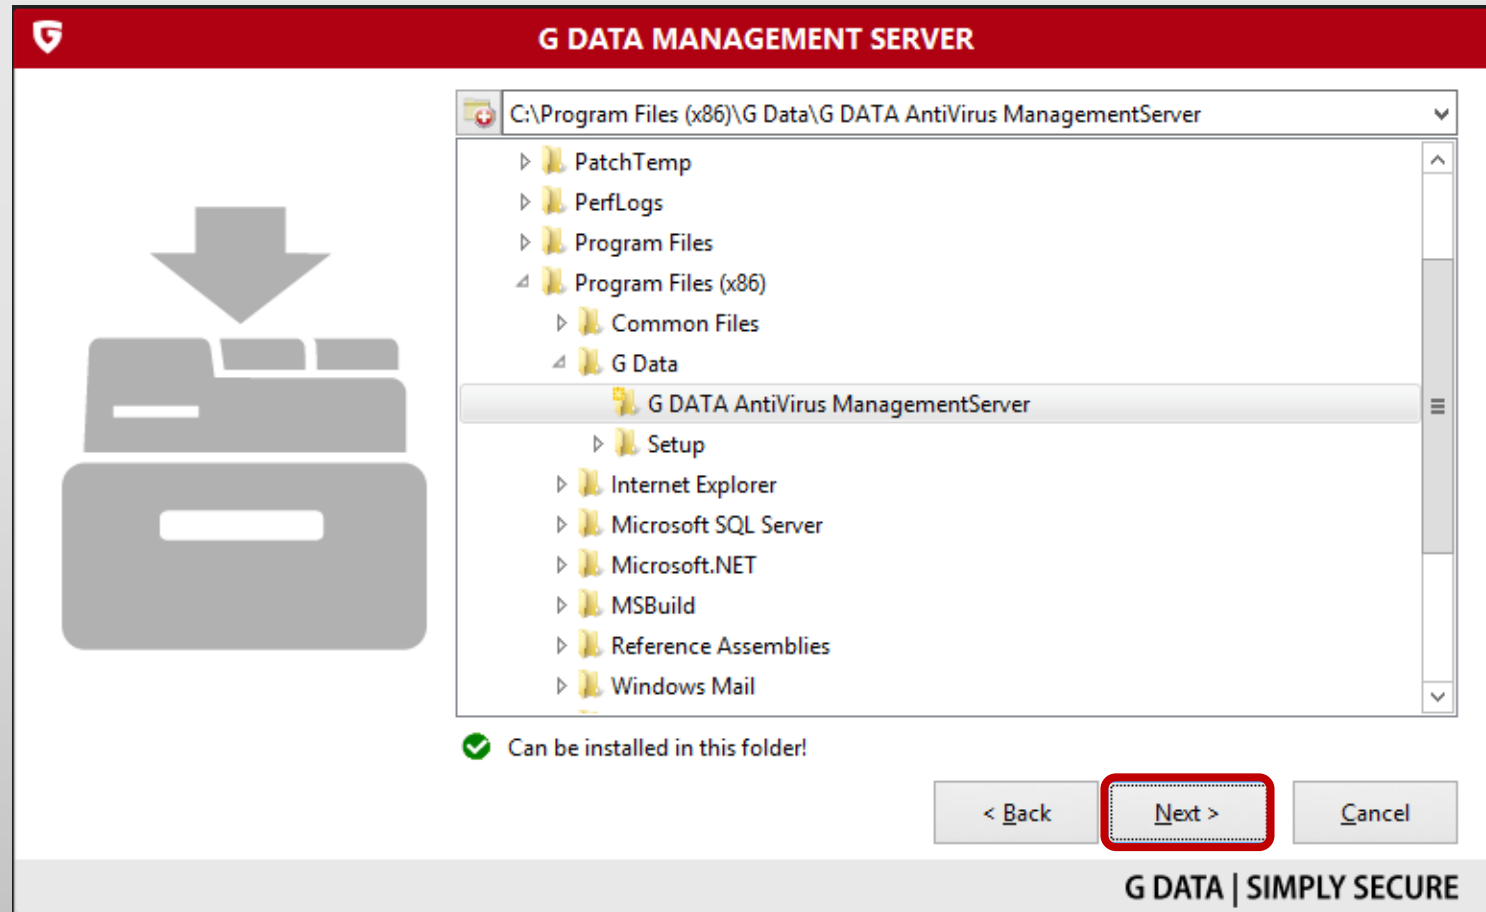

תהליך התקנה: בחר תיקיה להתקנה

במידה והנך מעוניין בהתקנה לתיקיה ספציפית תוכל לנתב את ההתקנה בחלון זה. ניתן גם להשאיר במצב הנוכחי וההתקנה תתבצע לתיקיה בתווצר אוט' עבור G DATA